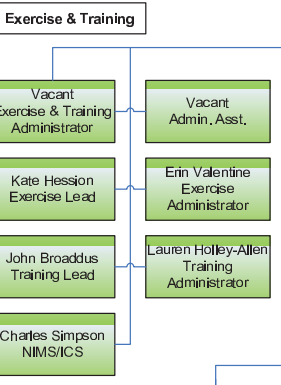

MEMA ORGANIZATIONAL CHART

Richard Muth  
MEMA Executive Director

Astou Mamayek - IT  
Johnny Low - IT  
Mick Brierley - GIS  
Eric White - Web

Anna Sobiewska  
Lionell Sewell

Department of Information Technology (DOIT)