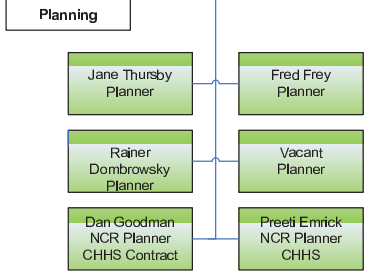

MEMA ORGANIZATIONAL CHART

Richard Muth  
MEMA Executive Director

Astou Mamayek - IT  
Johnny Low - IT  
Mick Brierley - GIS  
Eric White - Web

Anna Sobiewska  
Lionell Sewell

Department of Information Technology (DOIT)