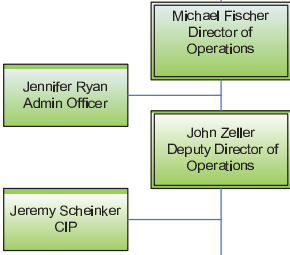

MEMA ORGANIZATIONAL CHART

Richard Muth  
MEMA Executive Director

Astou Mamayek - IT  
Johnny Low - IT  
Mick Brierley - GIS  
Eric White - Web

Anna Sobiewska  
Lionell Sewell

Department of Information Technology (DOIT)