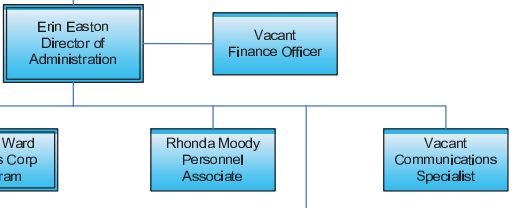

MEMA ORGANIZATIONAL CHART

Richard Muth  
MEMA Executive Director

Astou Mamayek - IT  
Johnny Low - IT  
Mick Brierley - GIS  
Eric White - Web

Anna Sobiewska  
Lionell Sewell

Department of Information Technology (DOIT)