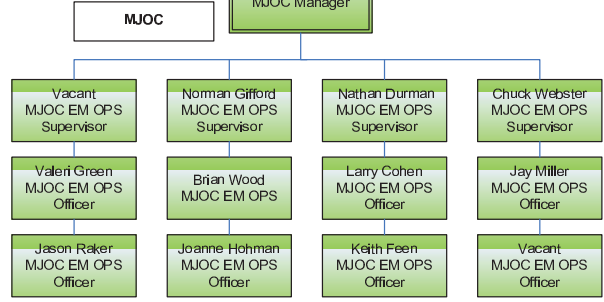

MEMA ORGANIZATIONAL CHART

Richard Muth  
MEMA Executive Director

Astou Mamayek - IT  
Johnny Low - IT  
Mick Brierley - GIS  
Eric White - Web

Anna Sobiewska  
Lionell Sewell

Department of Information Technology (DOIT)