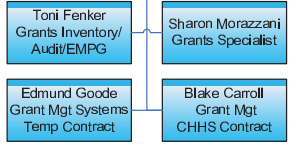

MEMA ORGANIZATIONAL CHART

Richard Muth  
MEMA Executive Director

Astou Mamayek - IT  
Johnny Low - IT  
Mick Brierley - GIS  
Eric White - Web

Anna Sobiewska  
Lionell Sewell

Department of Information Technology (DOIT)