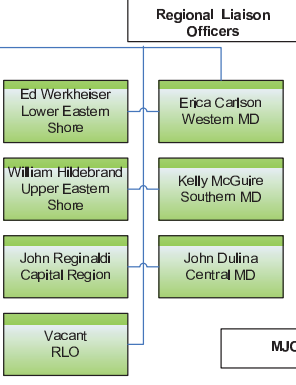

MEMA ORGANIZATIONAL CHART

Richard Muth  
MEMA Executive Director

Astou Mamayek - IT  
Johnny Low - IT  
Mick Brierley - GIS  
Eric White - Web

Anna Sobiewska  
Lionell Sewell

Department of Information Technology (DOIT)