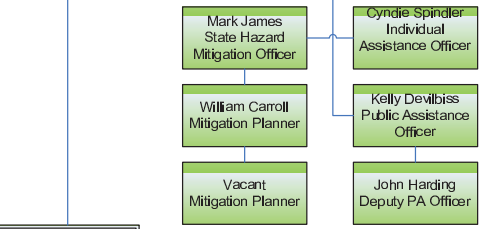

MEMA ORGANIZATIONAL CHART

Richard Muth  
MEMA Executive Director

Astou Mamayek - IT  
Johnny Low - IT  
Mick Brierley - GIS  
Eric White - Web

Anna Sobiewska  
Lionell Sewell

Department of Information Technology (DOIT)