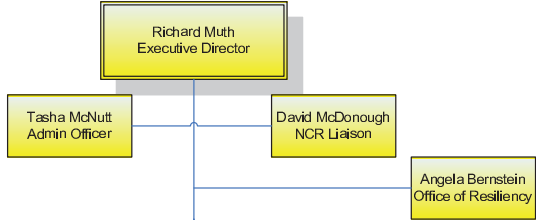

MEMA ORGANIZATIONAL CHART

Richard Muth  
MEMA Executive Director

Astou Mamayek - IT  
Johnny Low - IT  
Mick Brierley - GIS  
Eric White - Web

Anna Sobiewska  
Lionell Sewell

Department of Information Technology (DOIT)